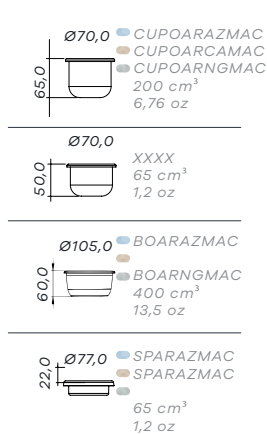

CAZUELA

SALSERA/BOWL/MINICUP/CUP 7

DESCRIP. REF./CM³/OZ