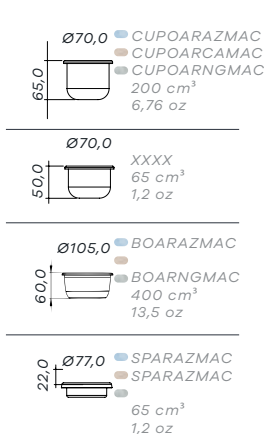

CAZUELA

SALSERA/BOWL/MINICUP/CUP 7

DESCRIP. REF./CM³/OZ